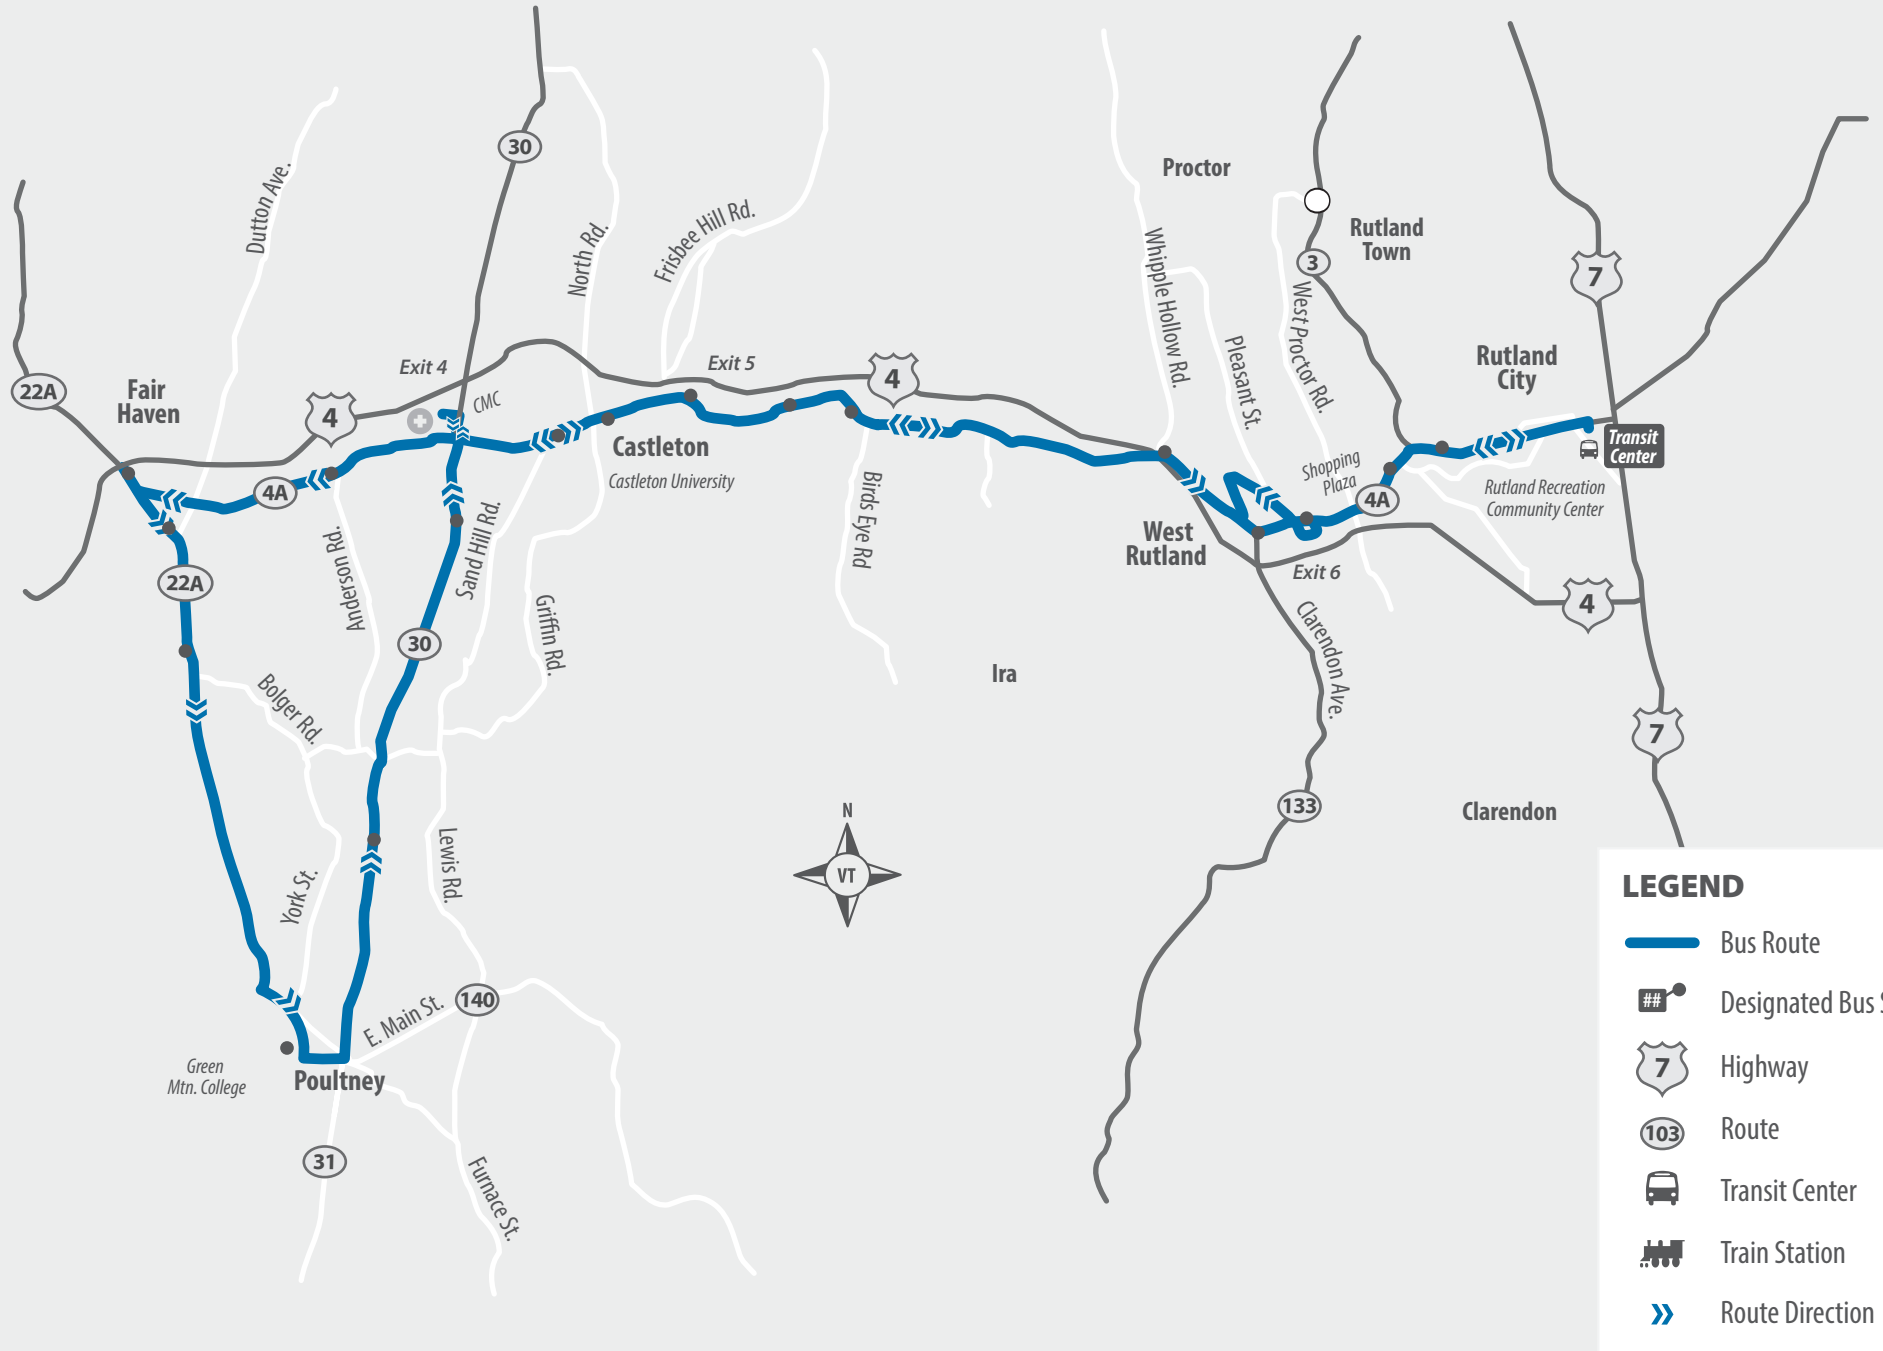

# Fair Haven Route

Effective July 2025

Monday-Friday

**LEGEND**

- Bus Route
- Designated Bus Stops
- Highway
- Route
- Transit Center
- Train Station
- Route Direction