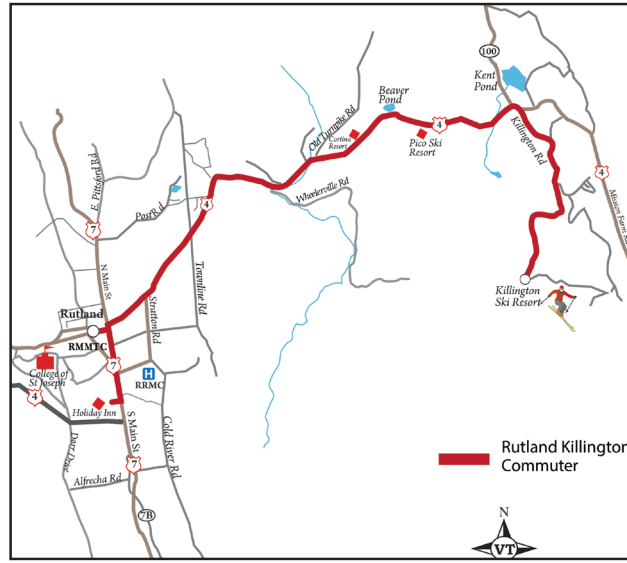

SCHEDULE

Rutland Killington Commuter runs seven days-a-week from 7:15 AM until 11:45 PM.

TITLE VI: Marble Valley Regional Transit District operates its programs and services without regard to race, color, and national origin as stipulated in Title VI of the Civil Rights Act of 1964. If you feel you have been discriminated against based on your race, color, or national origin, you may file a complaint with MVRTD by calling 802-773-3244 or by calling the Vermont Agency of Transportation, Office of Civil Rights at 802-828-6651 and stating that you would like to make a Title VI complaint. If you would like more information about your Title VI rights, you may call the Vermont Agency of Transportation, Office of Civil Rights and request it be provided to you.

**MARBLE VALLEY
REGIONAL TRANSIT DISTRICT**

Business Office & Dispatch:
(802) 773-3244 ext. 117

Fax:
(802) 770-5071

TDD Relay:
711

Website:
www.thebus.com

Find us on

PASSENGER CONDUCT

These guidelines were established to ensure everyone with a safe and enjoyable ride on MVRTD public transportation.

- Follow the driver's instructions.
- No eating or drinking while on board MVRTD vehicles.
- No smoking or tobacco products on MVRTD vehicles.
- No drug use or alcohol consumption on MVRTD vehicles.
- No vulgar or offensive language, excessive noise or harassment of other passengers.
- Radios, CD's, DVD's, and MP3 technology may only be used with earphones or headsets.
- Cell phone use must not disturb other passengers.
- Respect other passengers' property and space.
- Carry-on packages are allowed as space permits and at the driver's discretion.
- Strollers must be folded safely away from the aisles.
- Only service/guide animals or caged animals are allowed.
- Don't litter on the bus or the waiting area surrounding bus stops.
- Federal regulations prohibit the operation of any bus with passengers standing ahead of the white line. Remain seated while the bus is in motion.
- All weapons, flammable liquids and hazardous materials are prohibited on all MVRTD vehicles.
- To protect the health of all passengers, MVRTD will remove or deny access to any passenger whose bodily fluids are exposed. This includes, but is not limited to, body eliminations, saliva and blood.
- MVRTD reserves the right to limit rides to 1 1/2 trips per boarding.
- Anyone who willfully causes destruction to bus property or exhibits disruptive behavior will be asked to leave the bus and may forfeit the privilege of being allowed to ride the bus in the future. In the event of more serious damage and/or continuing detrimental behavior, offenders will be prosecuted to the full extent of the law.