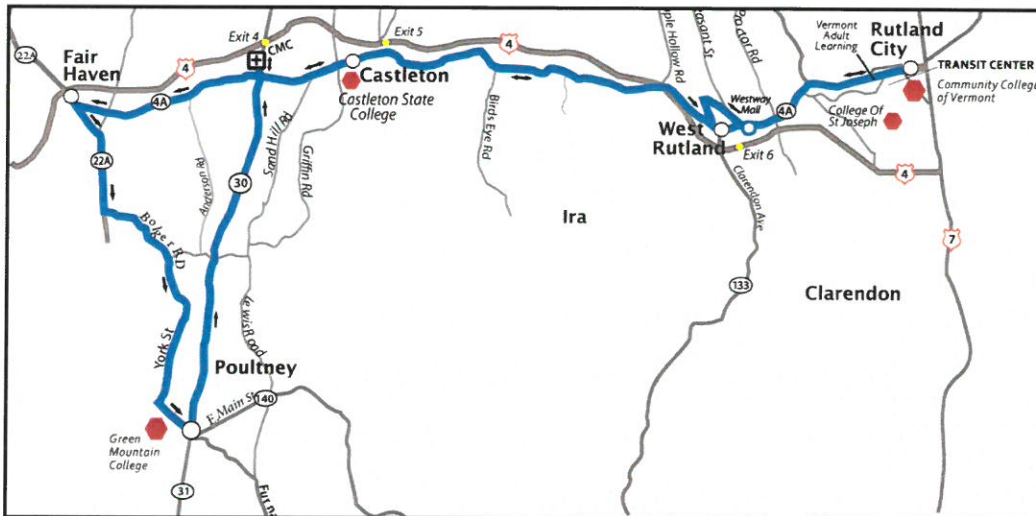

Fair Haven Route

Monday - Sunday

RMMTC	Ripley Road	Carris Reels	Industrial Park <i>on call</i>	Westway Mall	W. Rutland High School	Castleton Park & Ride	Castleton Post Office	Castleton University	Castleton Health	Stewart's Fair Haven	Shaw's Fair Haven	Fair Haven Park	Skyline Corp.
AM 5:30	5:35	5:37	Request	5:39	5:41	5:51	5:52	5:54	6:00	6:07	6:09	6:11	6:13
7:15	7:21	7:22	Request	7:26	7:28	7:39	7:41	7:43	7:50	7:58	8:00	8:02	8:06
11:15	11:21	11:22	Request	11:26	11:28	11:39	11:41	11:43	11:50	11:58	12:00	12:02	12:06
PM 3:30	3:36	3:37	Request	3:45	3:48	3:58	4:00	4:03	4:07	4:14	4:16	4:18	4:22
5:30	5:36	5:37	Request	5:45	5:48	5:58	6:00	6:03	6:07	6:14	6:15	6:18	6:22

Green Mountain College	Main St. & College St.	Stewart's Poultney	Castleton Family Health Ctr.	Castleton University	Castleton Village Store	Castleton Park & Ride	Barnes St.	Marble St.	Westway Mall	Industrial Park <i>on call</i>	Carris Reels	Ripley Road	RMMTC
AM 6:20	6:20	6:21	6:31	6:39	6:41	6:42	6:52	6:53	6:55	Request	7:00	7:01	7:05
8:14	8:14	8:15	8:30	8:38	8:41	8:41	8:51	8:52	8:54	Request	8:59	9:00	9:05
PM 12:14	12:14	12:15	12:30	12:38	12:40	12:41	12:51	12:52	12:54	Request	12:59	1:00	1:05
4:33	4:34	4:35	4:47	4:50	4:52	4:53	5:04	5:05	5:06	Request	5:10	5:11	5:15
6:33	6:34	6:35	6:47	6:50	6:52	6:53	7:04	7:05	7:06	Request	7:10	7:11	7:15

Adults: \$2.00 - Senior/Disabled persons: \$1.00 Children 6 and Under Free (Must be accompanied by an adult)

DEVIATIONS - Deviations from this route are available up to ¼ mile upon request. To request a deviation, call a day in advance to MVRTD at (802) 773-3244 x 117 or ask a bus driver to assist you. The actual arrival time at each stop may vary depending upon deviation requests along the route.

RMMTC is the Transfer Point

THE SCHEDULED TIMES MAY BE SUBJECT TO CHANGE DUE TO INCLEMENT WEATHER AND/OR TRAFFIC CONDITIONS. PLEASE CHECK OUR WEBSITE WWW.THEBUS.COM FOR UPDATES.

BLUE SHADING INDICATES NO SERVICE ON WEEKENDS