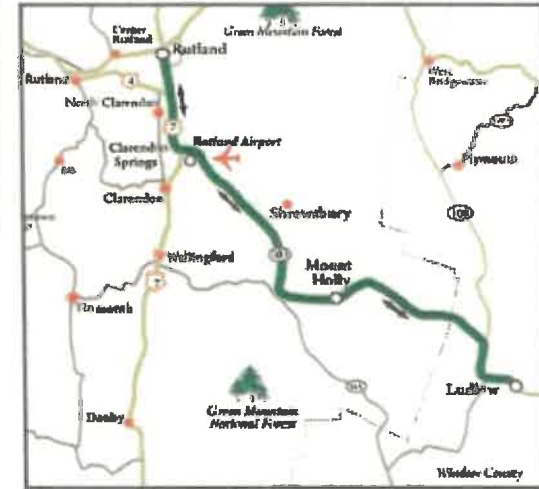

Ludlow Route

Sunday through Saturday
from Thanksgiving to Easter

Other Stops: To schedule a stop that is not listed below please call MVRTD at (802) 773-3244 x 117.

DEVIATIONS - Deviations from this route are available up to ¼ mile upon request. To request a deviation, call a day in advance to MVRTD at (802) 773-3244 x 117 or ask a bus driver to assist you. The actual arrival time at each stop may vary depending upon deviation requests along the route.

Rutland Transit Center	Green Mountain Plaza	Cortina Inn	Rutland Industrial Park	Rutland Airport	John C Stewart	Mac's	Jackson Gore	Ludlow Park & Ride	Arrive at OKEMO
AM 5:10	5:17	5:20	R	5:28	5:35	5:40	5:53	5:57	6:00
7:00	7:07	7:10	R	7:18	7:25	7:30	7:43	7:47	7:50
PM 3:15	3:22	3:25	R	3:33	3:40	3:45	3:58	4:02	4:05
5:15	5:22	5:25	R	5:33	5:40	5:45	5:58	6:02	6:05

Depart OKEMO	Ludlow Park & Ride	Sawyer Hill Road	Mac's	John C. Stewart	Rutland Airport	Rutland Industrial Park	Cortina Inn	Rutland Transit Center
AM 6:05	6:07	6:14	6:21	6:26	6:34	R	T	6:49
7:55	7:57	8:04	8:11	8:16	8:24	R	R	8:39
PM 4:10	4:12	4:19	4:26	4:31	4:39	R	R	5:00
6:10	6:12	6:19	6:26	6:31	6:39	R	R	7:00